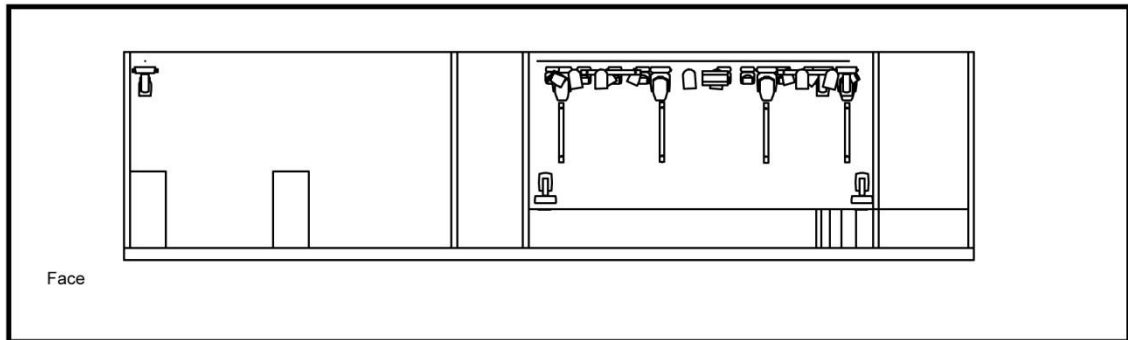

1x Atomic 3000 – Martin

FLOOR

MOVING HEAD

6x Robin 100 Ledbeam - Robe

UV

4x Brickled UV - Oxo

PLAN DE FEU - BACKSTAGE

Instrument Count <small>(All Layers)</small>			
Venue:		Designer:	
Show:		Assistant:	
Type	Lens	Count	Status
Atomic 3000		1	HUNG
Mac 250	Standard	2	HUNG
Krypton			
Oxo		8	HUNG
MiniBeam			
RGBW IR			
PAR 56		6	HUNG
Robin 100		10	HUNG
LEDBeam			
Robin Pointe Spot		4	HUNG
Rush M-13		4	HUNG
Sunstrip		6	HUNG
Active Dmx			